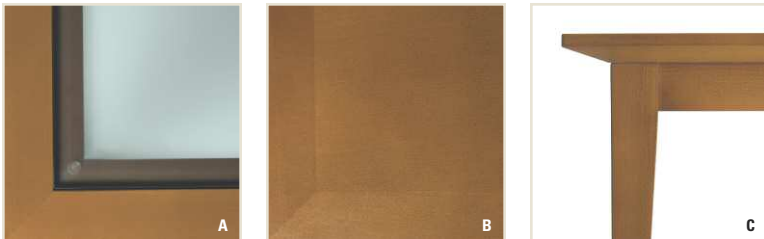

Dawson Tables™

Dawson Tables™

3374-W End Table with wood top.

3375-W Coffee / Corner Table with wood top.

3376-W Coffee Table with wood top.

DESCRIPTION	DIMENSIONS		
	W	D	H
	IN	IN	IN
	mm	mm	mm
 3374-W End Table with wood top.	22 559	22 559	17 432
 3375-W Coffee / Corner Table with wood top.	33 838	33 838	15 381
 3376-W Coffee Table with wood top.	21 533	42 1067	15 381

DESCRIPTION	DIMENSIONS		
	W	D	H
	IN	IN	IN
	mm	mm	mm
 3374-G End Table with frosted glass top.	22 559	22 559	17 432
 3375-G Coffee / Corner Table with frosted glass top.	33 838	33 838	15 381
 3376-G Coffee Table with frosted glass top.	21 533	42 1067	15 381

Cover: 3374-G and 3376-G shown in Espresso Cafe (ECM) with Prairie seating shown in CF Stinson, Seagrass Bamboo (6398).

A. Wood table with frosted tempered safety glass insert. **B.** Wood table with hardwood top.
C. Features sophisticated edge and leg details.